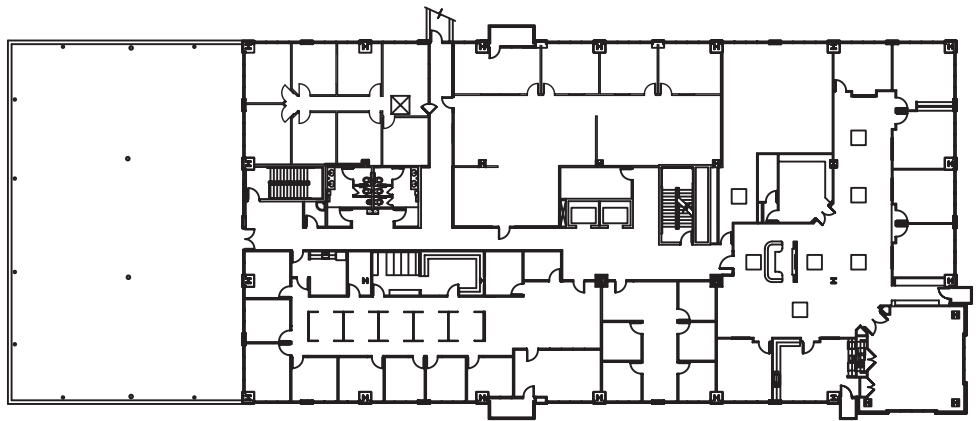

MAINSTREET PLAZA

20 North Main Street
St. George, UT 84770

Mainstreet Plaza

Floor Plans

NORTH
FOURTH FLOOR

NORTH
THIRD FLOOR

NORTH
SECOND FLOOR

NORTH
MAIN FLOOR