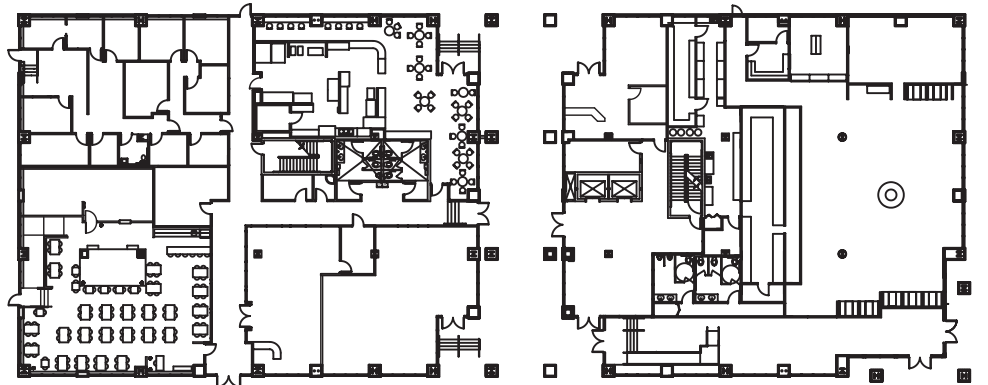

MAINSTREET PLAZA

20 North Main Street
St. George, UT 84770

Mainstreet Plaza

Floor Plans

NORTH
FOURTH FLOOR

NORTH
THIRD FLOOR

NORTH
SECOND FLOOR

NORTH
MAIN FLOOR