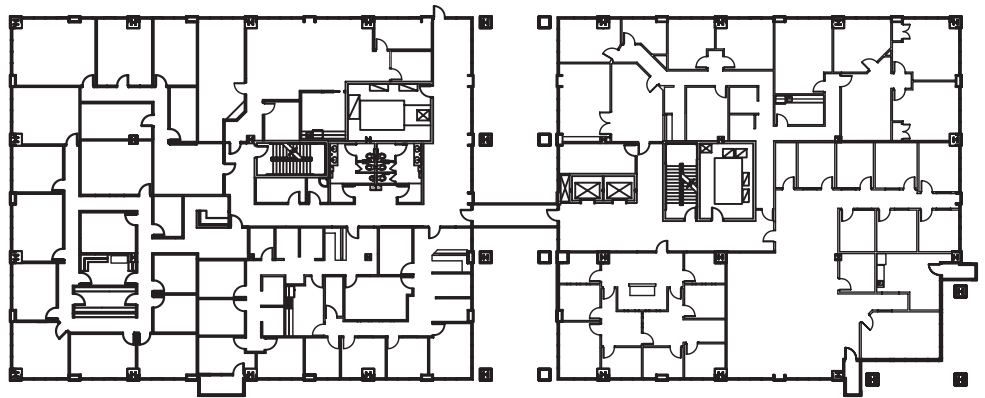

MAINSTREET PLAZA

20 North Main Street
St. George, UT 84770

Mainstreet Plaza

Floor Plans

NORTH
FOURTH FLOOR

NORTH
THIRD FLOOR

NORTH
SECOND FLOOR

NORTH
MAIN FLOOR