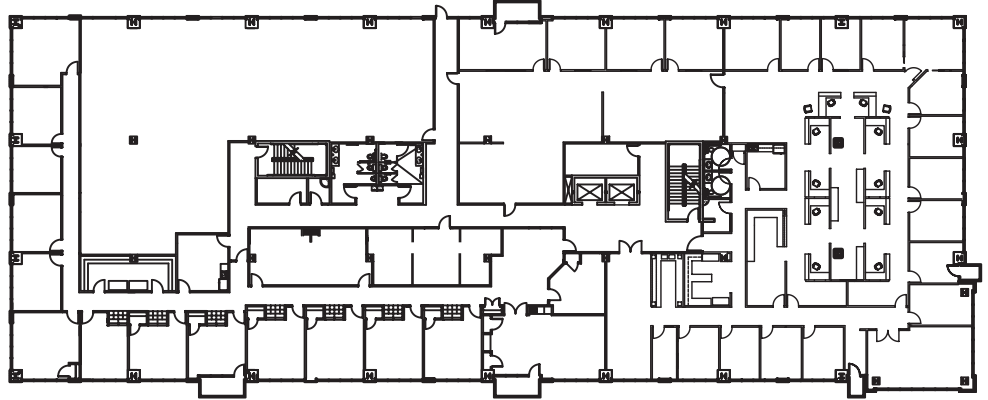

MAINSTREET PLAZA

20 North Main Street
St. George, UT 84770

Mainstreet Plaza

Floor Plans

NORTH
FOURTH FLOOR

NORTH
THIRD FLOOR

NORTH
SECOND FLOOR

NORTH
MAIN FLOOR